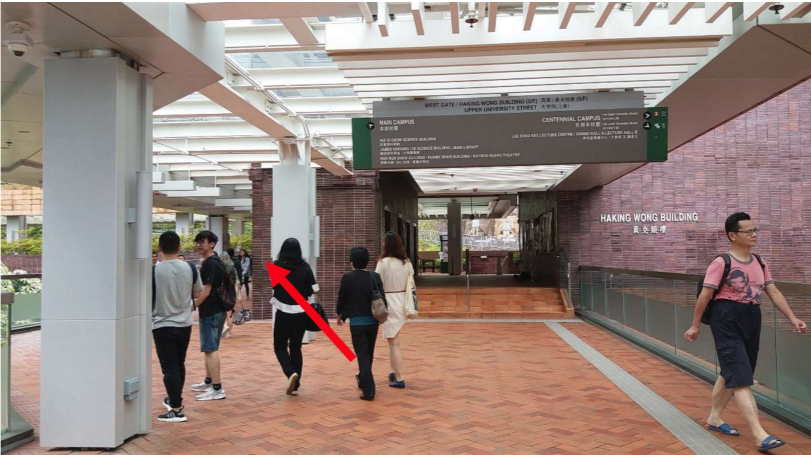

## Venue Map (Route for Pedestrian)

**Pedestrian walking inside campus (from MTR HKU Station to Rayson Huang Theatre)**

**1. Go to HKUMTR Station Exit A and Take the lift to Exit A2**

**2. Walk across the footbridge**

**3. Keep to the left along the University Street**

**4. Walk along the University Street**

**5. Bear right at the end. Walk pass the Geology Museum**

**6. Walk straight and pass the Run Run Shaw Building**

**7. Arrive at the Rayson Huang Theatre Building**

**8. Go to the upper floor for registration and attend the forum**