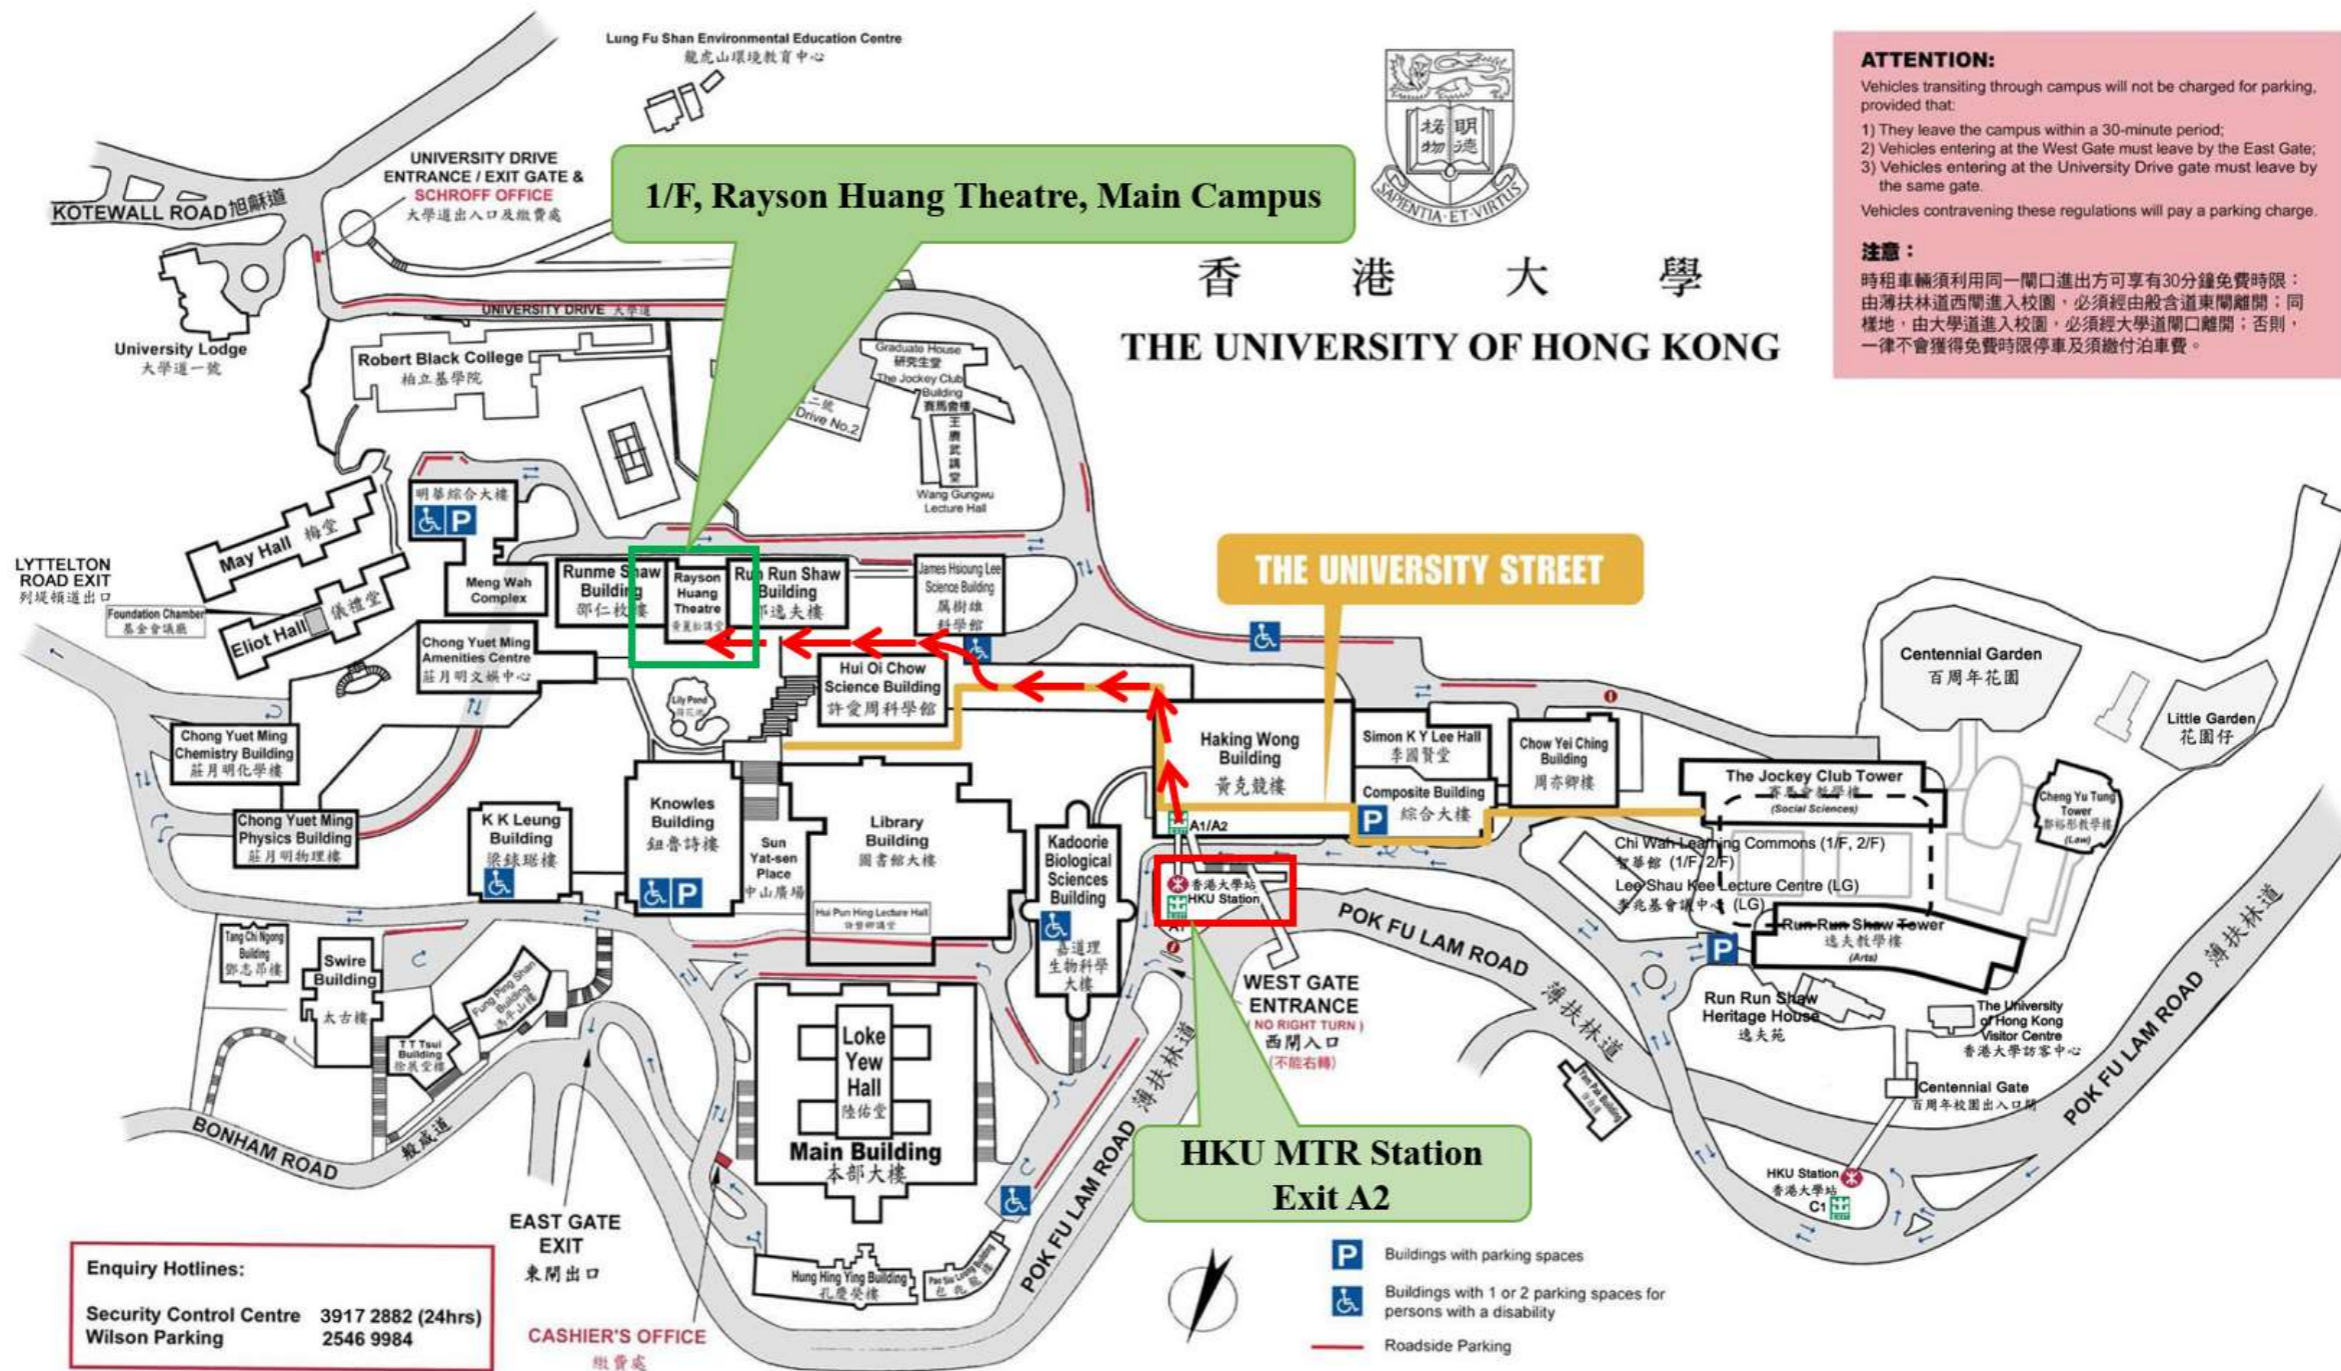

## Venue Map (Route for Pedestrian)

**Pedestrian walking inside campus (from MTR HKU Station to Rayson Huang Theatre)**

**1. Go to HKUMTR Station Exit A and Take the lift to Exit A2**

**2. Walk across the footbridge**

**3. Keep to the left along the University Street**

**4. Walk along the University Street**

**5. Bear right at the end. Walk pass the Geology Museum**

**6. Walk straight and pass the Run Run Shaw Building**

**7. Arrive at the Rayson Huang Theatre Building**

**8. Go to the upper floor for registration and attend the forum**